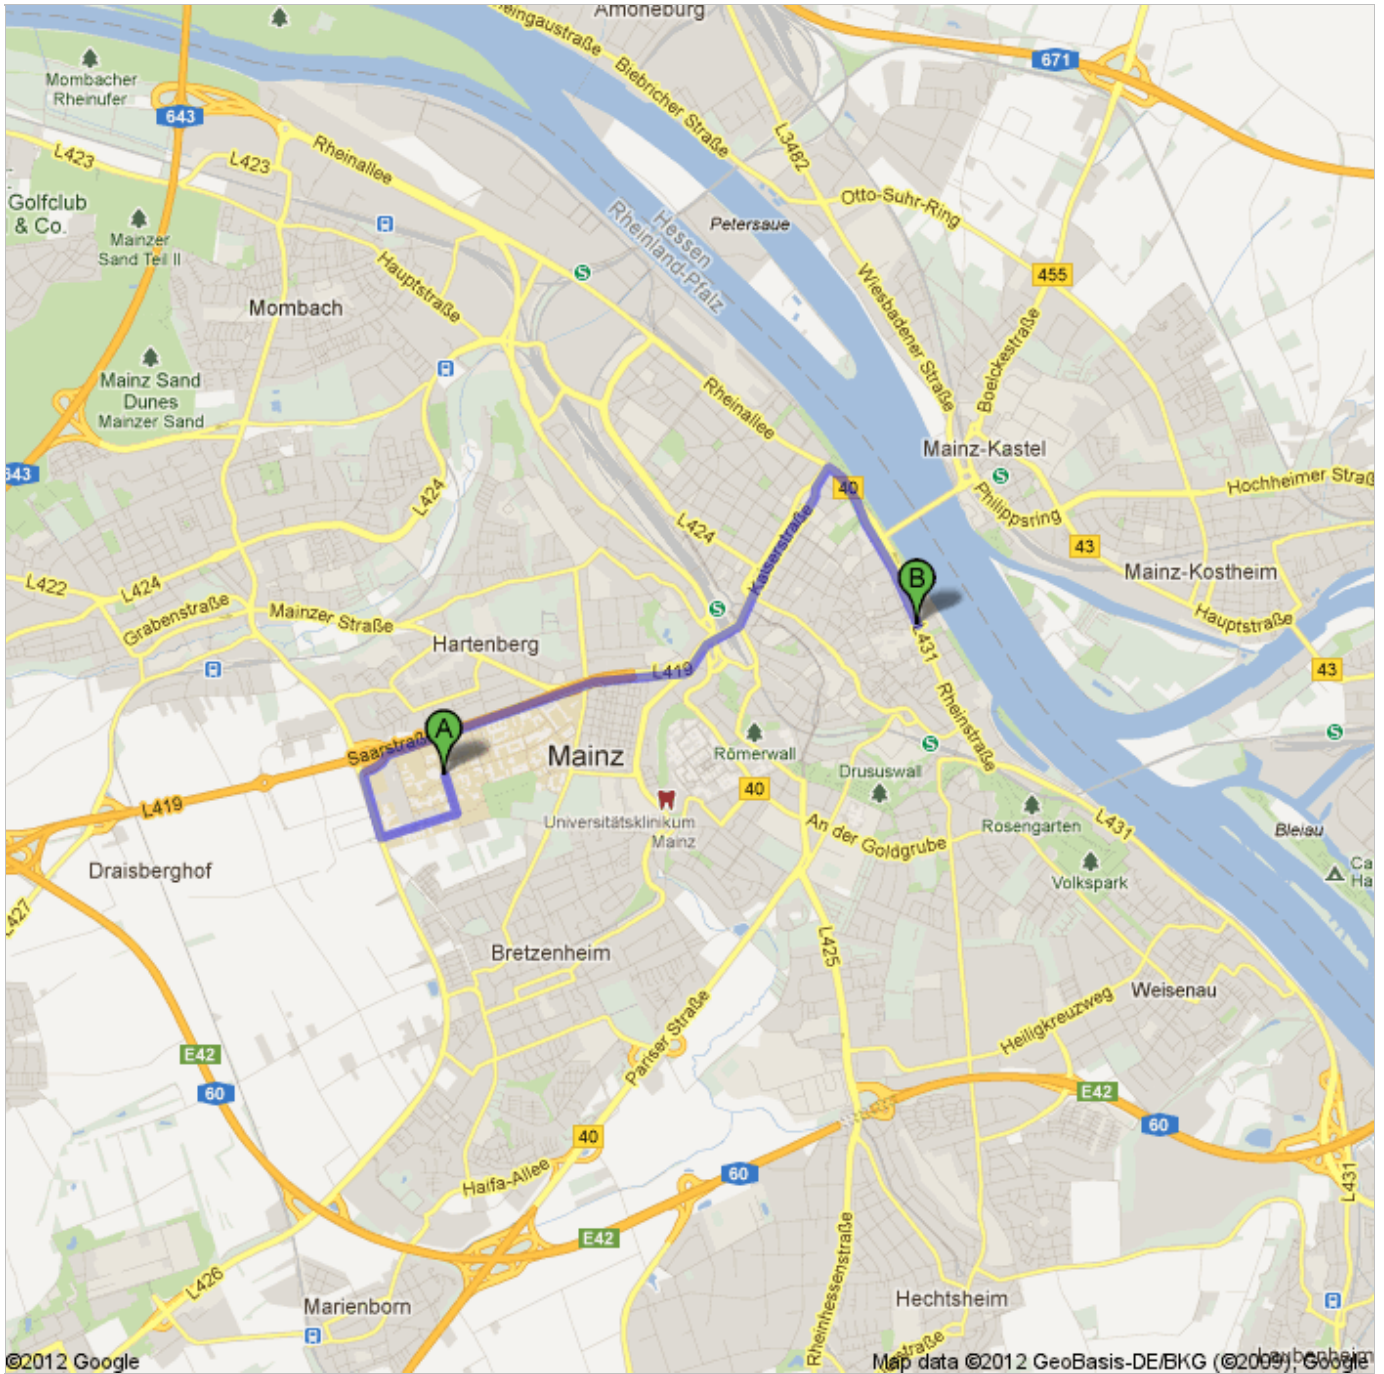

Directions to Heiliggeist
Mailandsgasse 11, 55116 Mainz, Germany
6.1 km – about 10 mins

Staudingerweg, 55128 Mainz, Germany

1. Head **south** on **Staudingerweg** toward **Johann-Joachim-Becher-Weg**

go 250 m
total 250 m

2. Turn right onto **Ackermannweg**
About 1 min

go 500 m
total 750 m

3. Turn right onto **Koblenzer Straße/K3**
About 56 secs

go 400 m
total 1.1 km

4. Take the ramp to **Innenstadt**

go 280 m
total 1.4 km

5. Merge onto **L419**
About 2 mins

go 2.1 km
total 3.5 km

6. Continue onto **Binger Straße**
About 54 secs

go 240 m
total 3.8 km

7. Continue onto **Parcusstraße/B40**
Continue to follow B40
About 2 mins

go 1.2 km
total 4.9 km

➤ 8. Turn right onto **Rheinallee/B40**
Continue to follow B40
About 1 min

go 750 m
total 5.7 km

9. Continue onto **Rheinstraße/L431**

Destination will be on the right
About 1 min

go 400 m
total 6.1 km

Heiliggeist

Mailandsgasse 11, 55116 Mainz, Germany

These directions are for planning purposes only. You may find that construction projects, traffic, weather, or other events may cause conditions to differ from the map results, and you should plan your route accordingly. You must obey all signs or notices regarding your route.